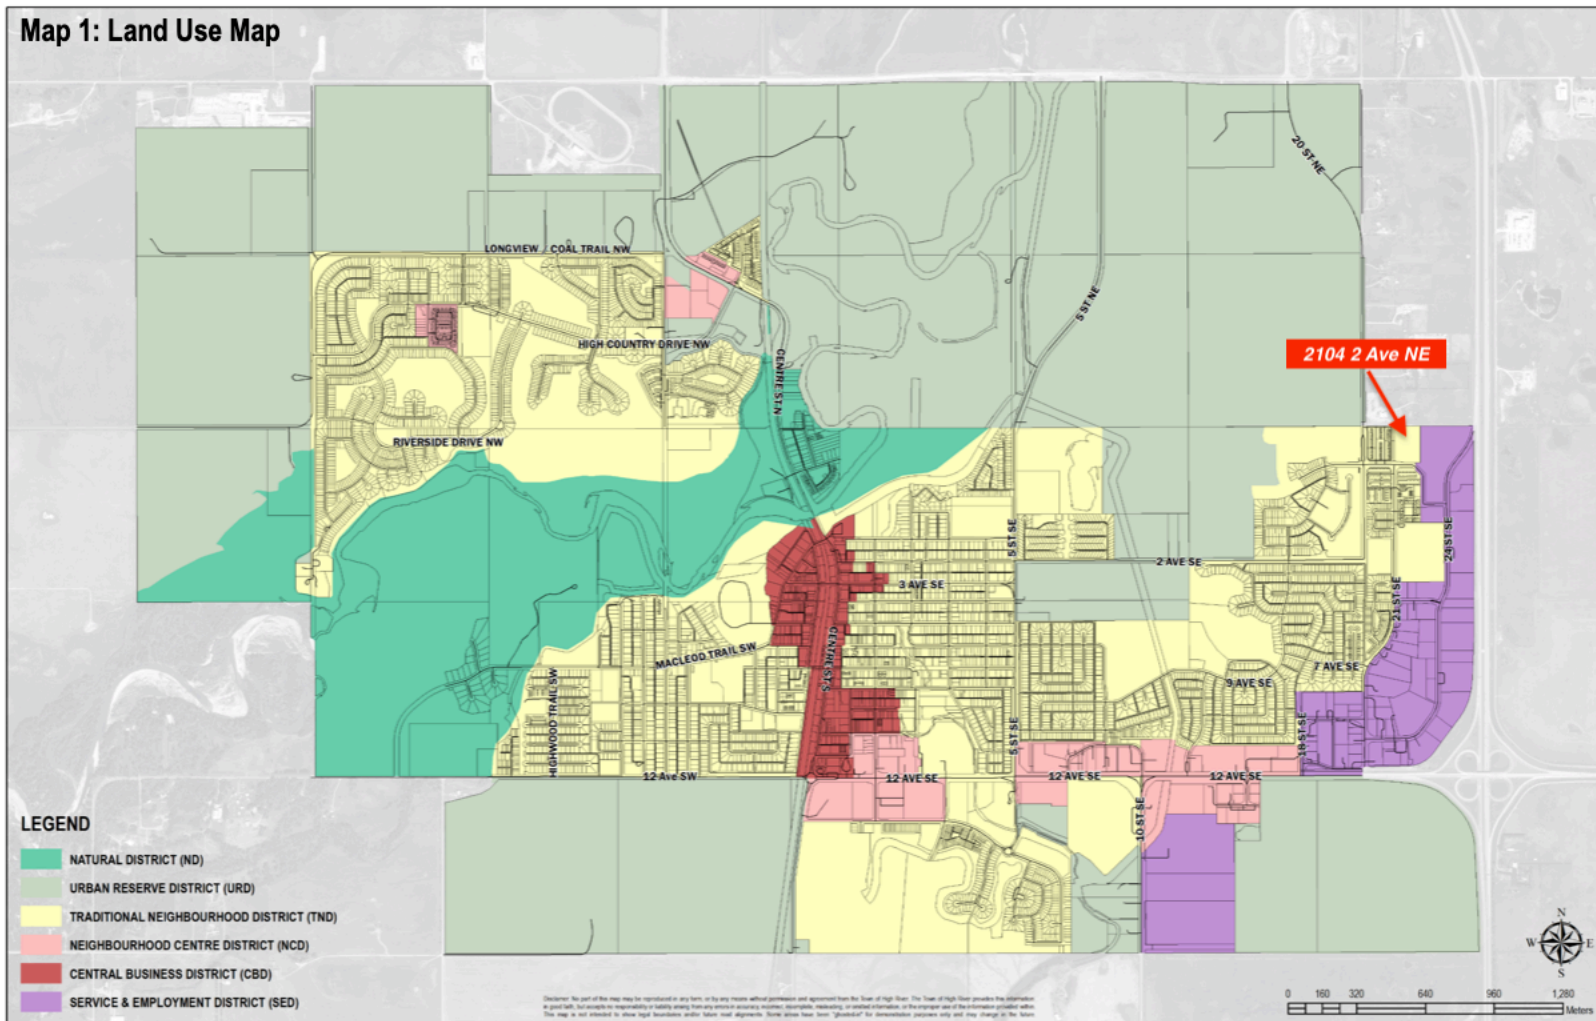

Map 1: Land Use Map

1. **LEGEND**
2. NATURAL DISTRICT (ND)
   - URBAN RESERVE DISTRICT (URD)
   - TRADITIONAL NEIGHBOURHOOD DISTRICT (TND)
   - NEIGHBOURHOOD CENTRE DISTRICT (NCD)
   - CENTRAL BUSINESS DISTRICT (CBD)
   - SERVICE & EMPLOYMENT DISTRICT (SED)