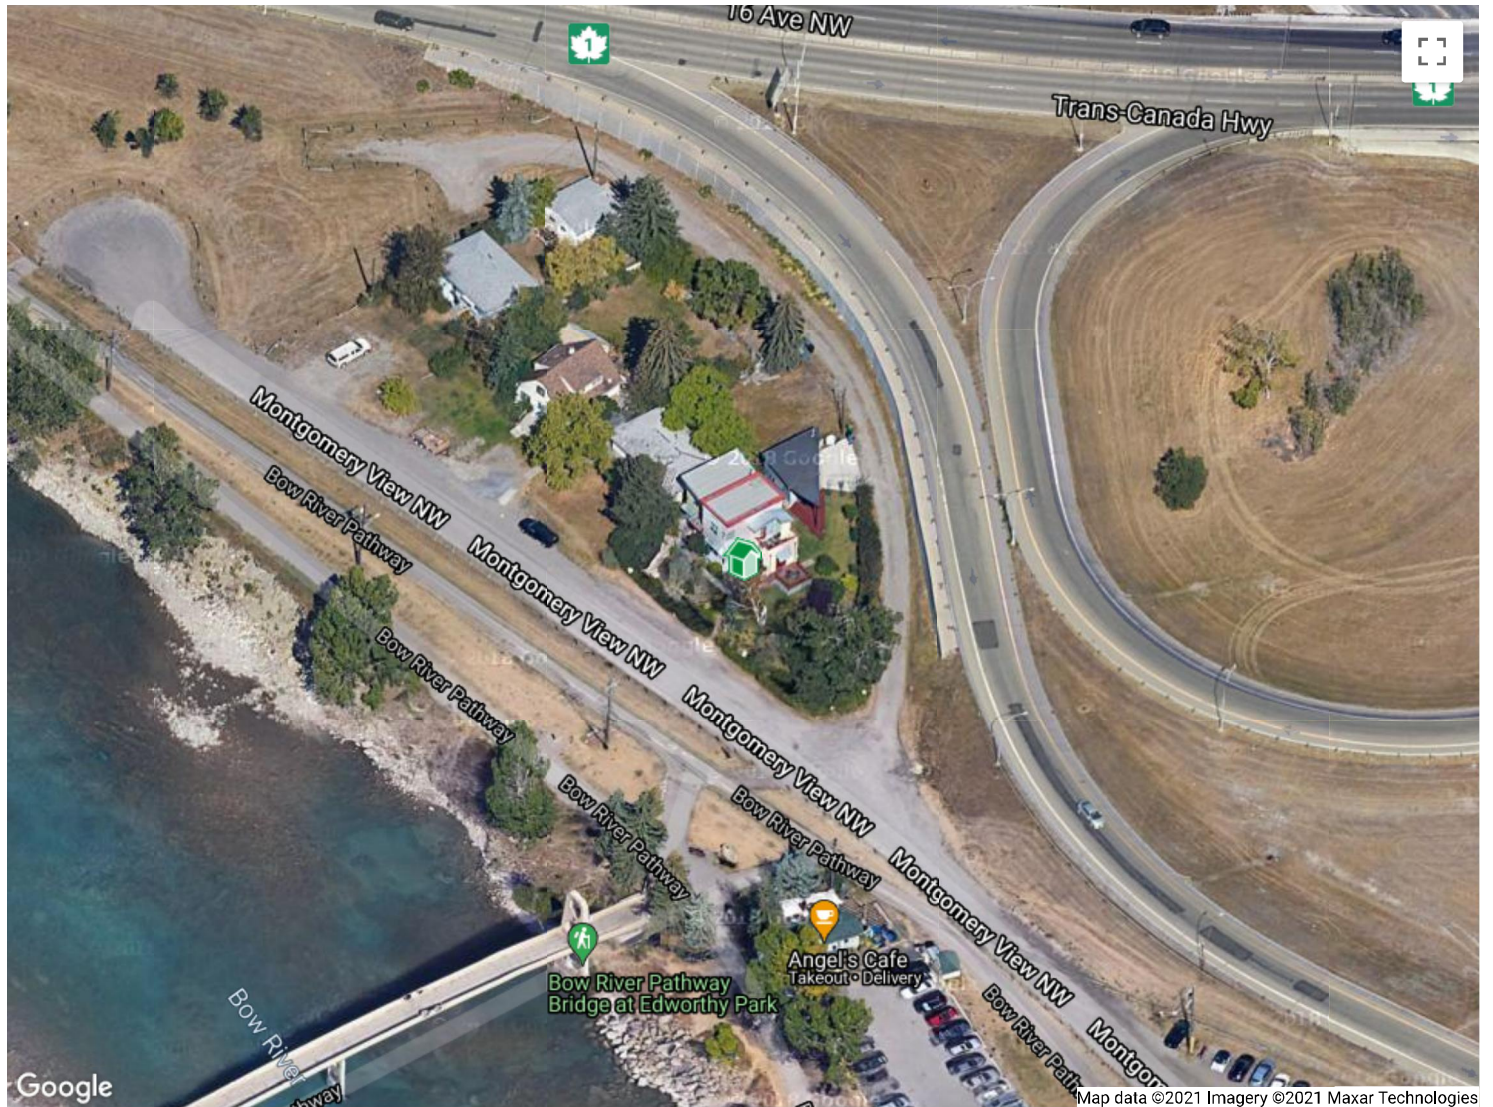

## Bird's Eye View

**Note:** Not all the locations have the Bird's eye views.

Show Boundaries

House  
  Neighbors  
  N  
  W  
  S  
  E

List Price	List Date	Status	Address	Linc#	MLS#	Sold Price	Sold Date
\$950,000	4/24/2006	Sold	4108 MONTGOMERY VW NW	<a href="#">Linc#</a>	C3208825	\$925,000	6/9/2006